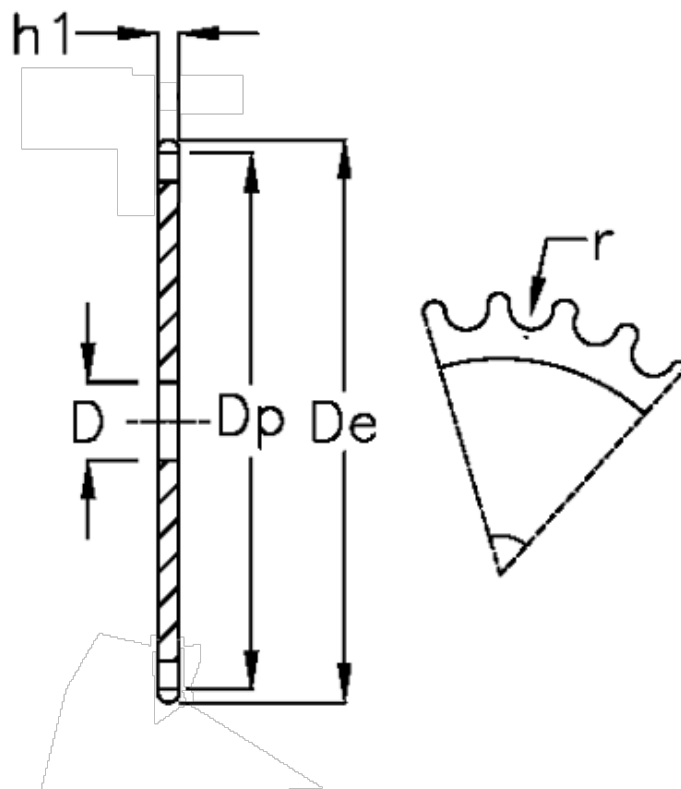

Article number: 616021010053

Description: Plate wheel 24 B-1 Z=53 simplex

## Measures

C	= 4
D	= 30
De	= 658
Dp	= 643.13
For chain size	= 1 1/2 x 1
For chain type	= 24 B-1
h1	= 24.1
Number of teeth	= 53

$r = 25.4$